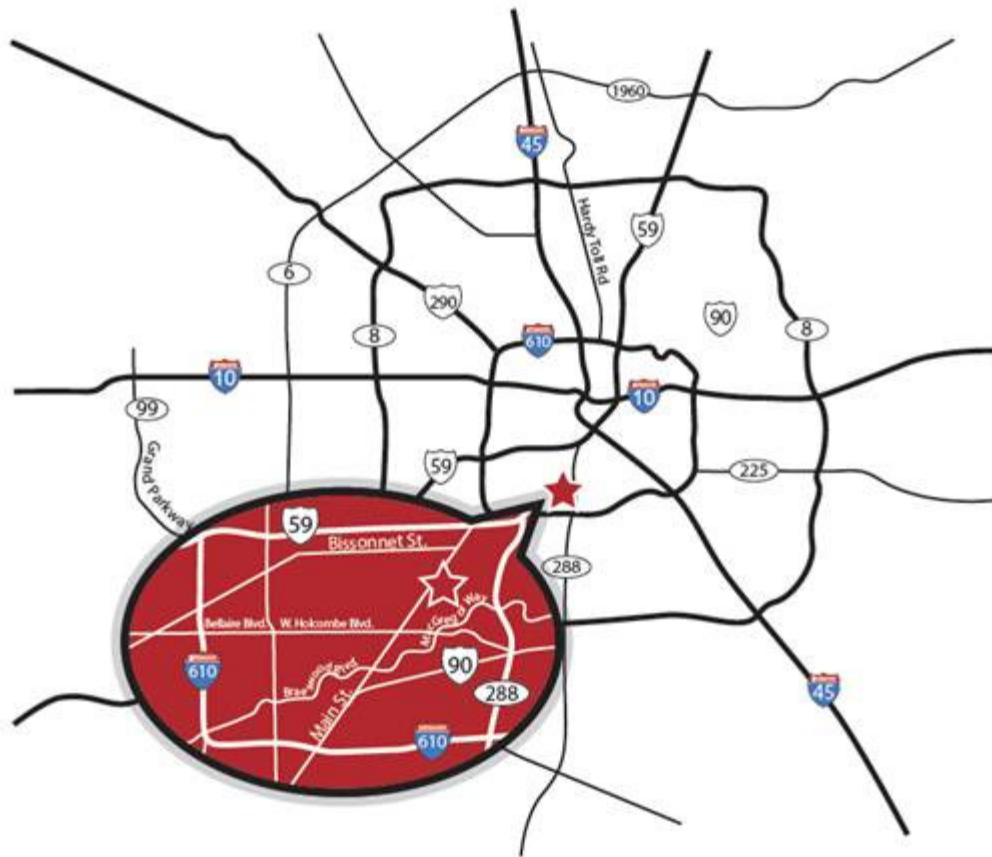

FRIDAY, OCT. 18, 2013

Workshop Location

Memorial Hermann – Texas Medical Center, Hermann Conference Center

6411 Fannin Street, Houston, TX 77030

www.memorialhermann.org/tmc

Driving Directions

- **From the north**, travel US 59 south or I-45 south, to Highway 288 south. Exit MacGregor Drive and turn right. Turn right onto Cambridge Street. Turn left at the Fannin Street light. The Medical Plaza Garage will be immediately on your right.
- **From the south**, travel US 288 north or I-45 north to 610 South Loop heading West. Exit Main Street and turn right onto Main Street. Travel north into the Medical Center. The Medical Plaza Garage will be on your right just before Hermann Park.
- **From the east**, travel I-10 west to US 59 south to Highway 288 south. Exit MacGregor Drive and turn right. Turn right onto Cambridge Street. Turn left at the Fannin Street light. The Medical Plaza Garage will be immediately on your right.
- **From the west**, travel I-10 east to I-45 south to Highway 288 south. Exit MacGregor Drive and turn right. Turn right onto Cambridge Street. Turn left at the Fannin Street light. The Medical Plaza Garage will be immediately on your right.
- **From the southwest**, travel US 59 north to Highway 288 south. Exit MacGregor Drive and turn right. Turn right onto Cambridge Street. Turn left at the Fannin Street light. The Medical Plaza Garage will be immediately on your right.

Parking

Memorial Hermann Medical Plaza Parking Garage
Memorial Hermann-Texas Medical Center
6400 Fannin Street or 6400 Main Street, Houston, TX 77030

Convenient self-parking is available in the Memorial Hermann Medical Plaza garage, located across the street from Memorial Hermann – Texas Medical Center at the corner of Cambridge and Fannin streets, with enclosed access via the Skybridge. Self-parking is a maximum of \$12 per day and is accessible from the southern entrances off both 6400 Main and Fannin streets.